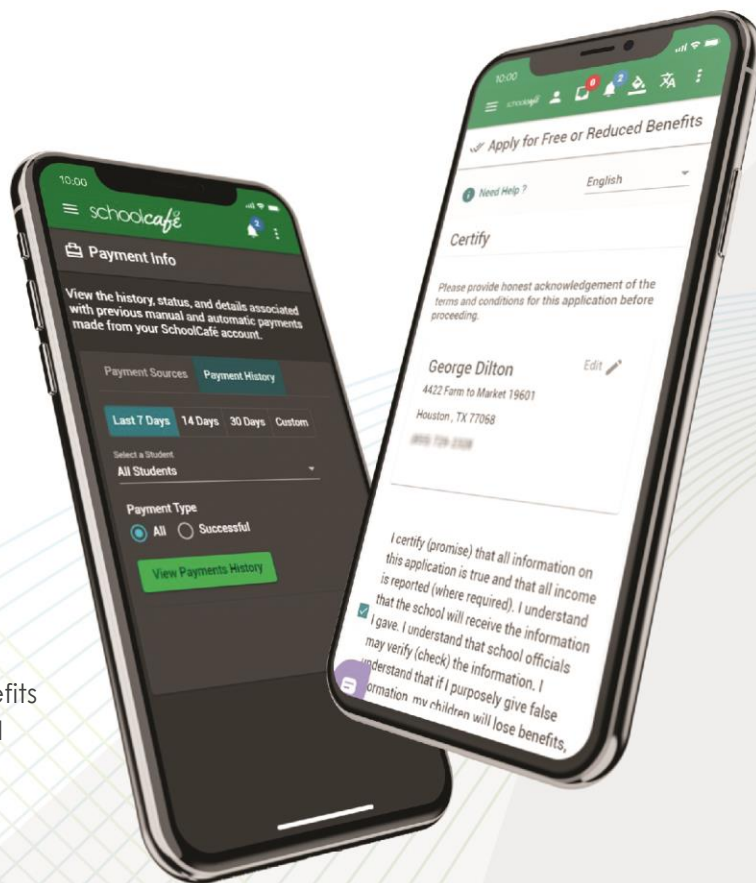

One app for your entire cafeteria

APPLY FOR FREE & REDUCED MEALS

Applying for free and reduced meal benefits has never been easier. Apply, submit, and track your application status from start to

MANAGE BALANCES

Make payments, view purchase history, and receive low balance alerts. For convenience, setup automatic payments to replenish their cafeteria funds.

ADDITIONAL INFO HERE

Manage Balance

School Café Payments Walkthrough (For Parents)

School Café Online Applications Walkthrough (For Parents)

Get it now